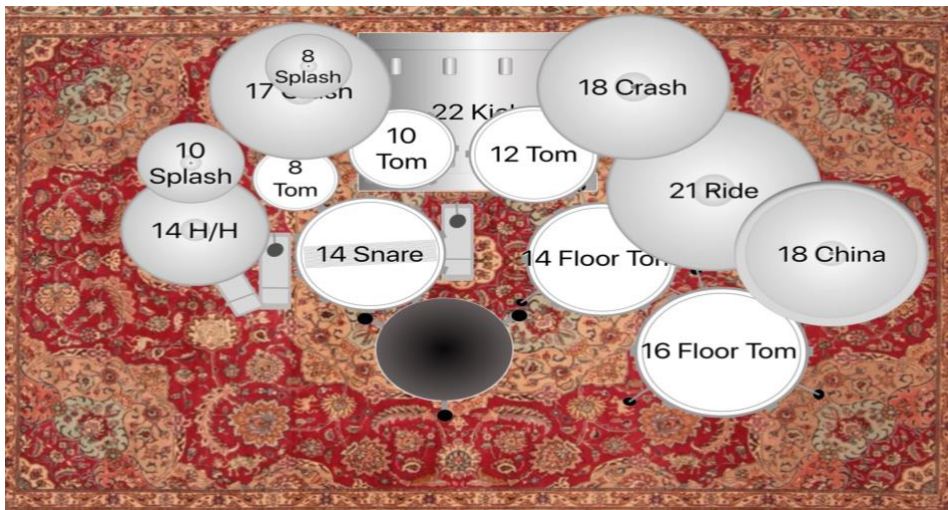

Drum Set Gear Overview 2017/2018

Drums: **CRUSH** Sublime AXM Ash Maple

22x18 Kick Drum

8x6 Tom

10x7 Tom

12x8 Tom

14x14 Floor Tom

16x16 Floor Tom

14x6 BIB Custom Maple Snare

Cymbals: **Zildjian**

14" A Custom H/H Top

14" A Mastersound Bottom

10" A Custom Splash

8" A Custom Splash

17" A Custom Crash

8" A Custom Splash (Mounted Upside Down on 17)

18" A Custom Reso Crash

21" A Custom 20th Anniversary Ride

18" A China Low

Justin also uses **Vic Firth** Sticks, Mallets, Brushes and Bass Drum Beaters, **DW** 9000 series Hardware and Pedals, **The Rim Riser**, **Remo** Drum Heads, **DrumDot** Drum Dampeners, **Latin Percussion** Mambo Cowbell and **Future Sonic** In Ear Monitors.