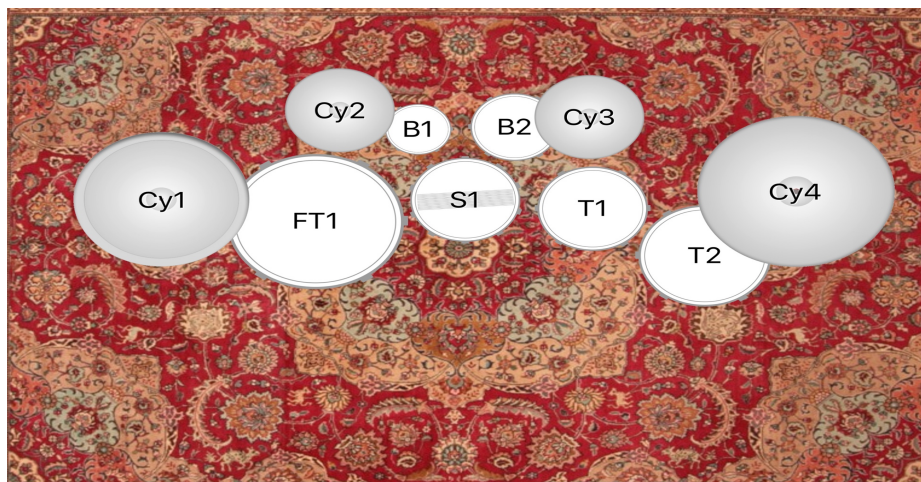

PARTY PERCUSSION GEAR OVERVIEW 2017/2018

Drums: Misc in matching White Sand Sparkle

B1/B2- Meinl Fiberglass Bongos

S1- 10" Pearl M80 Snare Drum

T1/T2- Toca 10"/12" Steel Timbalitos

FT1- Custom 16" Gong Bass Drum

Cymbals: **Zildjian**

Cy1- 16" Oriental China Trash

Cy2- 8" S Splash

Cy3- 8" S Splash Stack on 10" S Efx Splash

Cy4- 16" A Custom Crash

For this rig, Justin also uses a **REMO** White Apex Djembe (with Custom LED Lights) **Vic Firth** SBR Sticks, **Latin Percussion** Tambourine, Cowbells and Jam block (All In White), **DW** 9000 Series stands, Cympad White Chromatics Cymbal pads, **DrumDot** Drum Dampeners, and **Chauvet** Uplights.